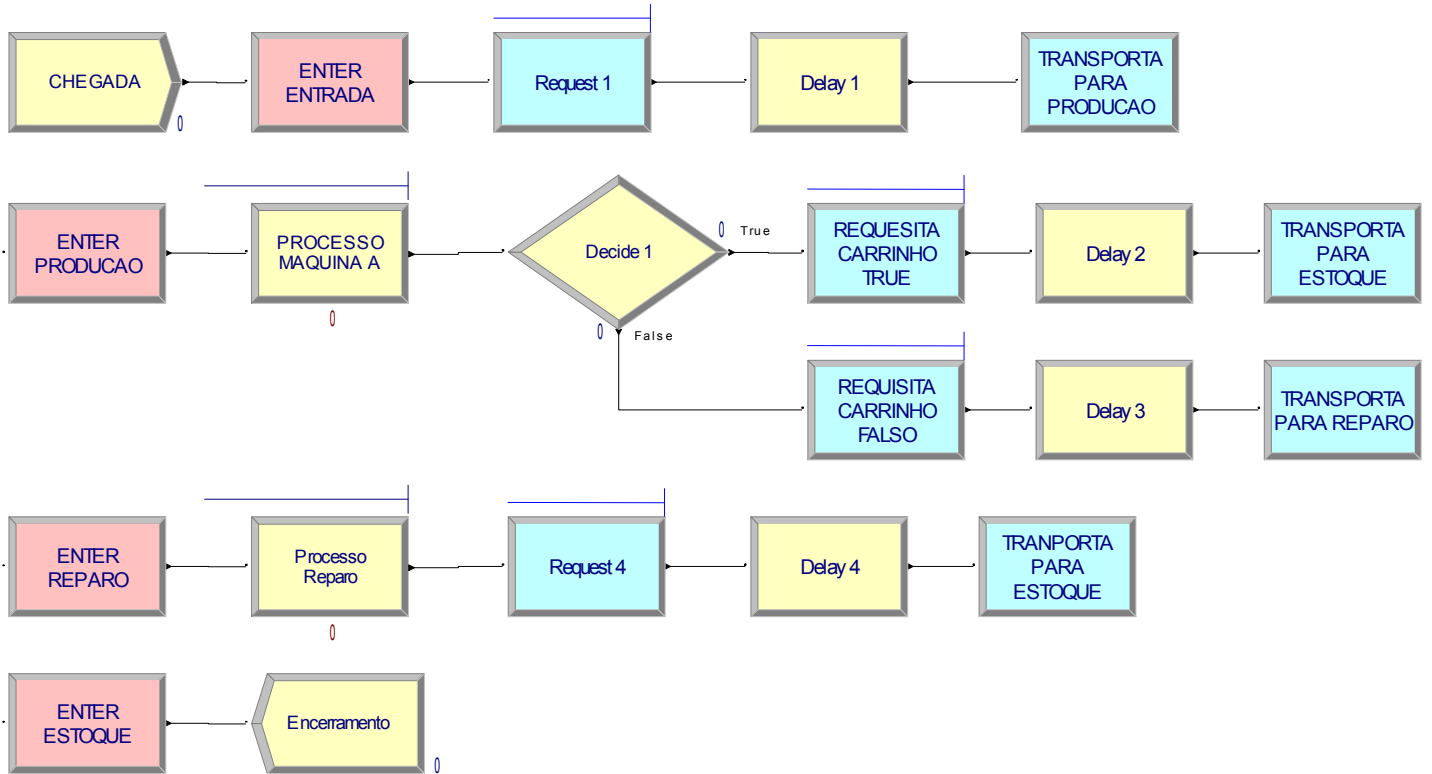

Capítulo 16

Transportadores

Create

Name: Entity Type:

Time Between Arrivals

Type: Value: Units:

Entities per Arrival: Max Arrivals: First Creation: